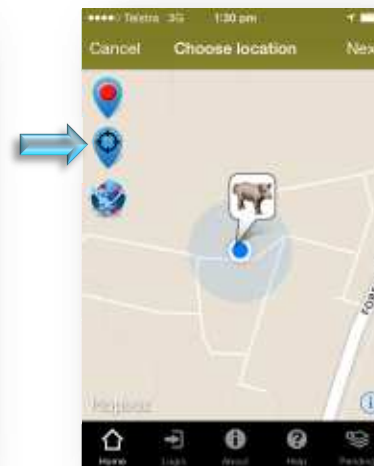

FeralPigScan Mobile App (download free from App Store or Google play) or go to the website www.feralscan.org.au/feralpigscan

Select Feral Pigs

App Homepage

Your current location

Turn maps on

Satellite display

Download App

Navigation on

Navigation off

Select current location

Complete the questions and submit the data