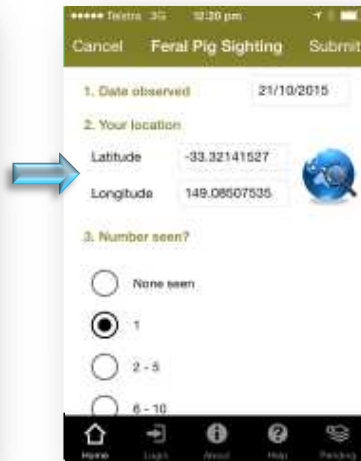

FeralPigScan Mobile App (download free from App Store or Google play) or go to the website www.feralscan.org.au/feralpigscan

Select Feral Pigs

App Homepage

Your current location

Turn maps on

Satellite display

Download App

Navigation on

Navigation off

Select current location

Complete the questions and submit the data