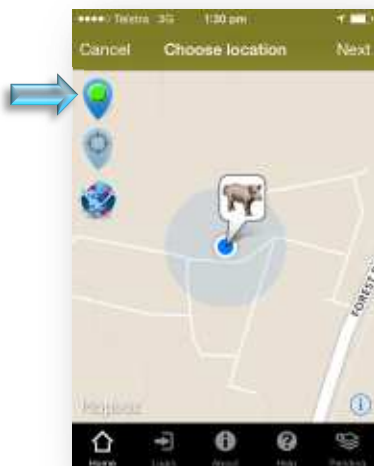

FeralPigScan Mobile App (download free from App Store or Google play) or go to the website www.feralscan.org.au/feralpigscan

Select Feral Pigs

App Homepage

Your current location

Turn maps on

Satellite display

Download App

Navigation on

Navigation off

Select current location

Complete the questions and submit the data