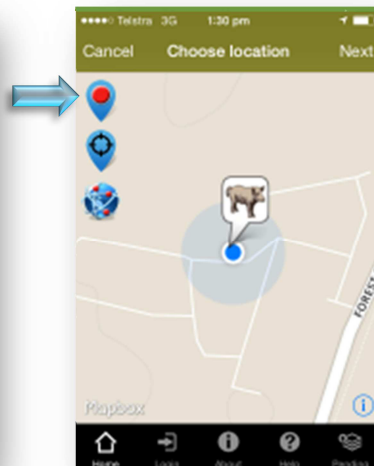

FeralPigScan Mobile App (download free from App Store or Google play) or go to the website www.feralscan.org.au/feralpigscan

Select Feral Pigs

App Homepage

Your current location

Turn maps on

Satellite display

Download App

Navigation on

Navigation off

Select current location

Complete the questions and submit the data